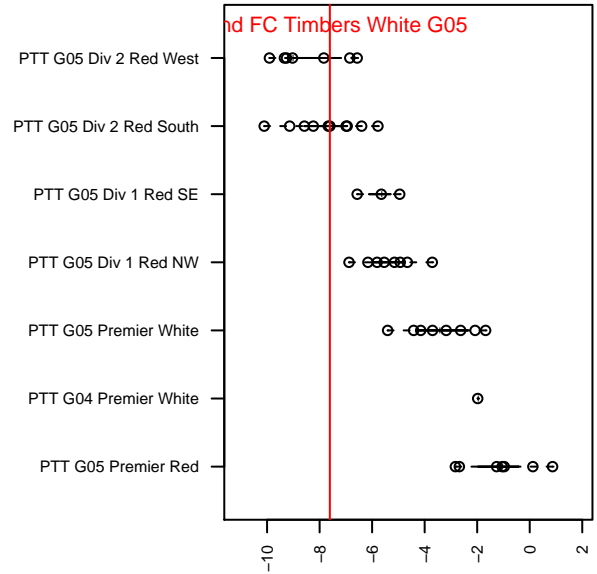

Bend FC Timbers White G05

Bend FC
 Bend, OR
 G05 total strength=594
 attack=0.62 defense=0.39
 fall league = PTT G05 Div 2 Red South

alt names used:
 BEND FC TIMBERS 05 GIRLS WHITE
 Bend FC Timbers 05G White
 BEND FC TIMBERS 05G WHITE (USA)

Venues played:
 2017 Clash At the Border Gold/Silver/Bronze
 2017 Bend Premier Cup Ashley Herndon (Silver)
 2017 PTT G05 Division 2 Red South

Bend FC Timbers White G05
 Dots are actual minus expected GF (blue circles) and GA (red triangles).
 Blue line is smoothed change in attack strength. Red is smoothed change in defense strength.

**attack and defense variance (black dot)
relative to other teams
and top 10 in region**

**attack and defense rating
relative to others at age
and all opponents in last 13 months**

Performance relative to 13 month average