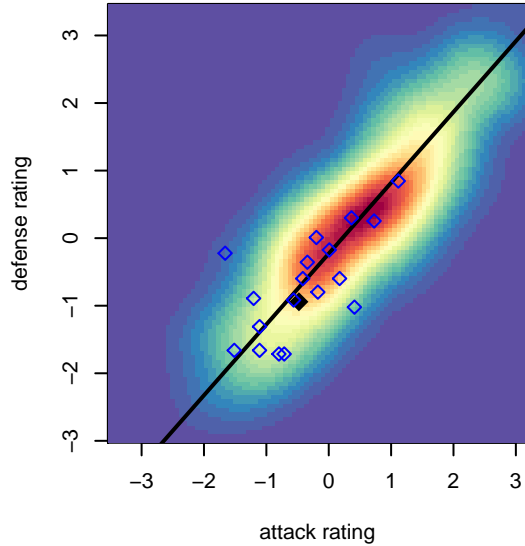

Bend FC Timbers White G05

Bend FC
 Bend, OR
 G05 total strength=594
 attack=0.62 defense=0.39
 fall league = PTT G05 Div 2 Red South

alt names used:
 BEND FC TIMBERS 05 GIRLS WHITE
 Bend FC Timbers 05G White
 BEND FC TIMBERS 05G WHITE (USA)

Venues played:
 2017 Clash At the Border Gold/Silver/Bronze
 2017 Bend Premier Cup Ashley Herndon (Silver)
 2017 PTT G05 Division 2 Red South

Bend FC Timbers White G05
 Dots are actual minus expected GF (blue circles) and GA (red triangles).
 Blue line is smoothed change in attack strength. Red is smoothed change in defense strength.

**attack and defense variance (black dot)
relative to other teams
and top 10 in region**

**attack and defense rating
relative to others at age
and all opponents in last 13 months**

Performance relative to 13 month average