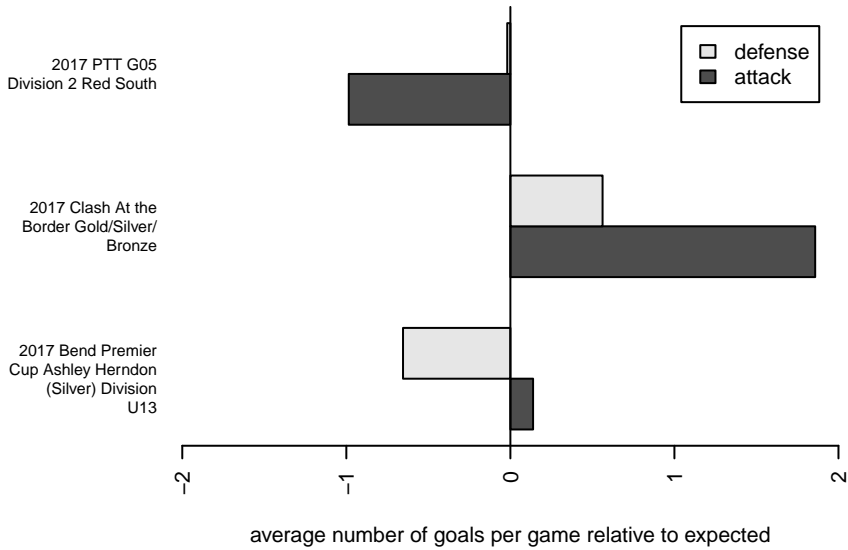

Bend FC Timbers White G05

Bend FC
 Bend, OR
 G05 total strength=594
 attack=0.62 defense=0.39
 fall league = PTT G05 Div 2 Red South

alt names used:
 BEND FC TIMBERS 05 GIRLS WHITE
 Bend FC Timbers 05G White
 BEND FC TIMBERS 05G WHITE (USA)

Venues played:
 2017 Clash At the Border Gold/Silver/Bronze
 2017 Bend Premier Cup Ashley Herndon (Silver)
 2017 PTT G05 Division 2 Red South

Bend FC Timbers White G05
 Dots are actual minus expected GF (blue circles) and GA (red triangles).
 Blue line is smoothed change in attack strength. Red is smoothed change in defense strength.

**attack and defense variance (black dot)
relative to other teams
and top 10 in region**

**attack and defense rating
relative to others at age
and all opponents in last 13 months**

Performance relative to 13 month average