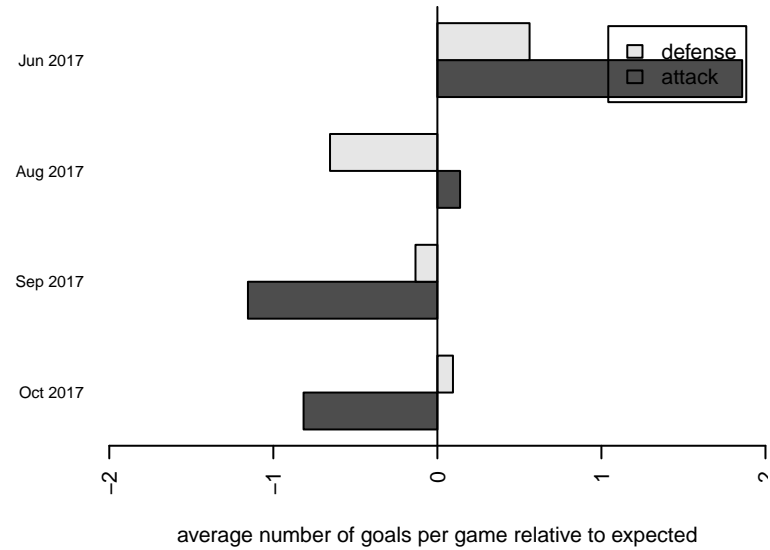

Performance relative to 13 month average