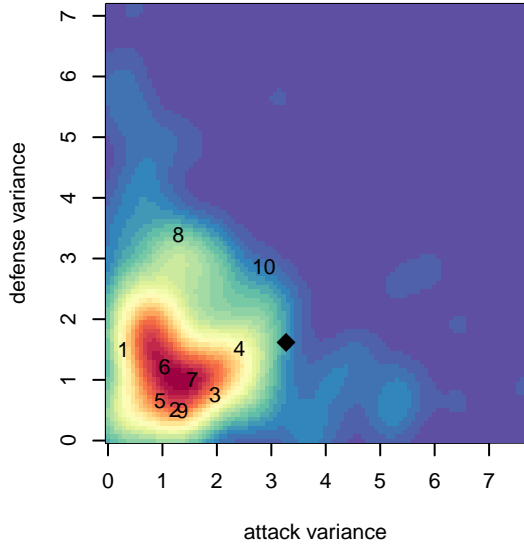

Bend FC Timbers White G05

Bend FC
 Bend, OR
 G05 total strength=594
 attack=0.62 defense=0.39
 fall league = PTT G05 Div 2 Red South

alt names used:
 BEND FC TIMBERS 05 GIRLS WHITE
 Bend FC Timbers 05G White
 BEND FC TIMBERS 05G WHITE (USA)

Venues played:
 2017 Clash At the Border Gold/Silver/Bronze
 2017 Bend Premier Cup Ashley Herndon (Silver)
 2017 PTT G05 Division 2 Red South

Bend FC Timbers White G05
 Dots are actual minus expected GF (blue circles) and GA (red triangles).
 Blue line is smoothed change in attack strength. Red is smoothed change in defense strength.

**attack and defense variance (black dot)
relative to other teams
and top 10 in region**

**attack and defense rating
relative to others at age
and all opponents in last 13 months**

Performance relative to 13 month average