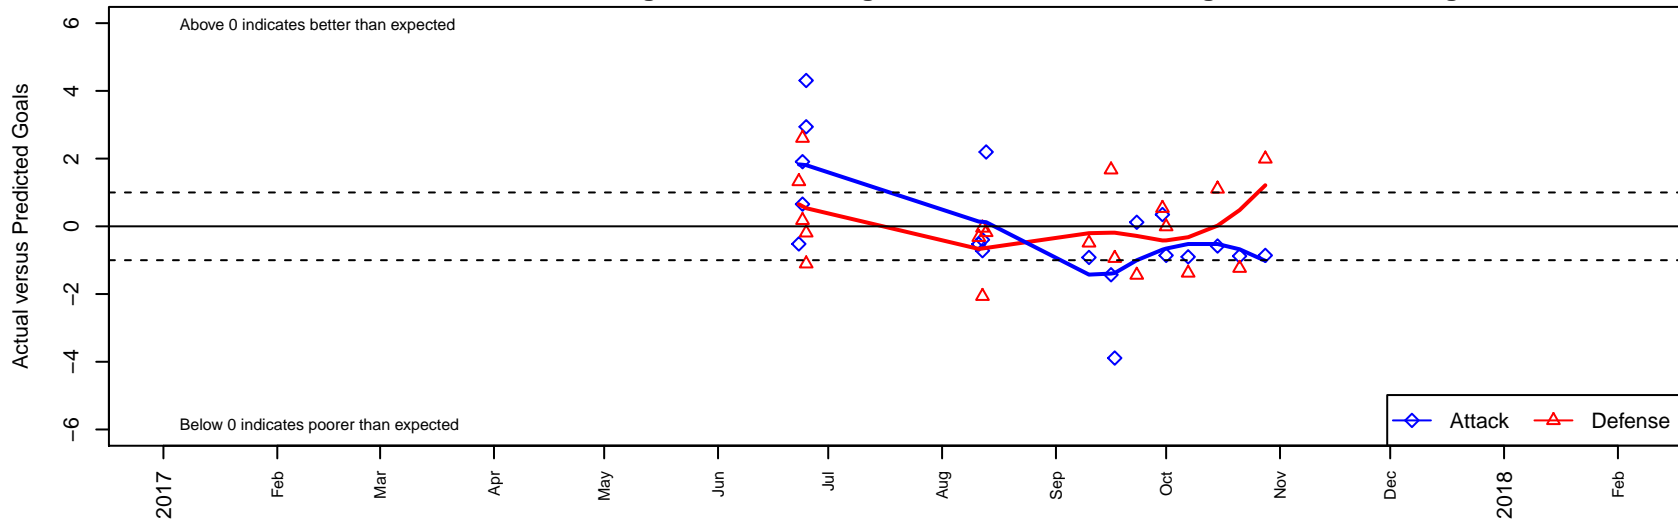

Bend FC Timbers White G05

Bend FC
 Bend, OR
 G05 total strength=594
 attack=0.62 defense=0.39
 fall league = PTT G05 Div 2 Red South

alt names used:
 BEND FC TIMBERS 05 GIRLS WHITE
 Bend FC Timbers 05G White
 BEND FC TIMBERS 05G WHITE (USA)

Venues played:
 2017 Clash At the Border Gold/Silver/Bronze
 2017 Bend Premier Cup Ashley Herndon (Silver)
 2017 PTT G05 Division 2 Red South

Bend FC Timbers White G05
 Dots are actual minus expected GF (blue circles) and GA (red triangles).
 Blue line is smoothed change in attack strength. Red is smoothed change in defense strength.

**attack and defense variance (black dot)
relative to other teams
and top 10 in region**

**attack and defense rating
relative to others at age
and all opponents in last 13 months**

Performance relative to 13 month average